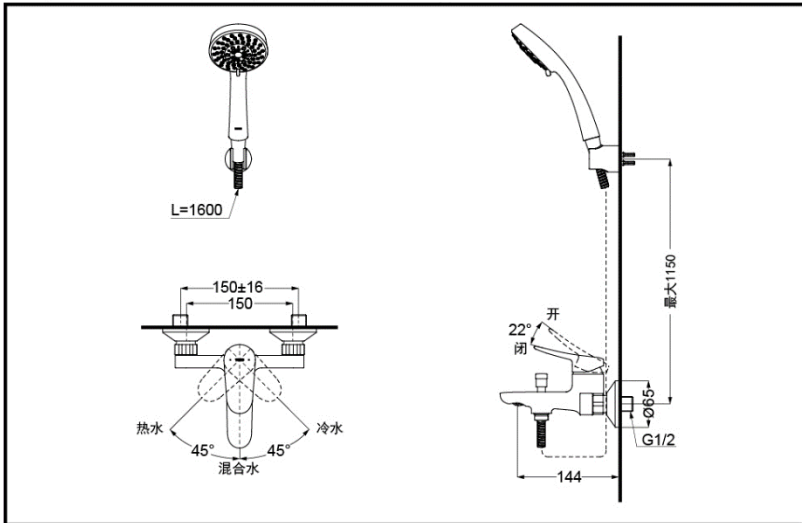

### SPECIFICS

Water Inlet Requirement :  
0.05MPa(Dynamic Pressure)~1.0MPa(Static Pressure)

Water Efficiency :  
Grade2:TBW01018B  
Grade3:TBW01017B

### TBS04302B+TBW01018B Wall-Mount Single-Lever Bath & Shower Mixer

\*TOTO(CHINA) CO.,LTD. All rights reserved.